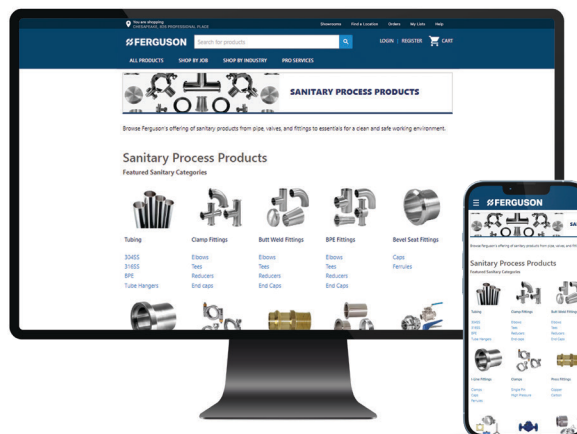

SHOP SANITARY PROCESS PRODUCTS